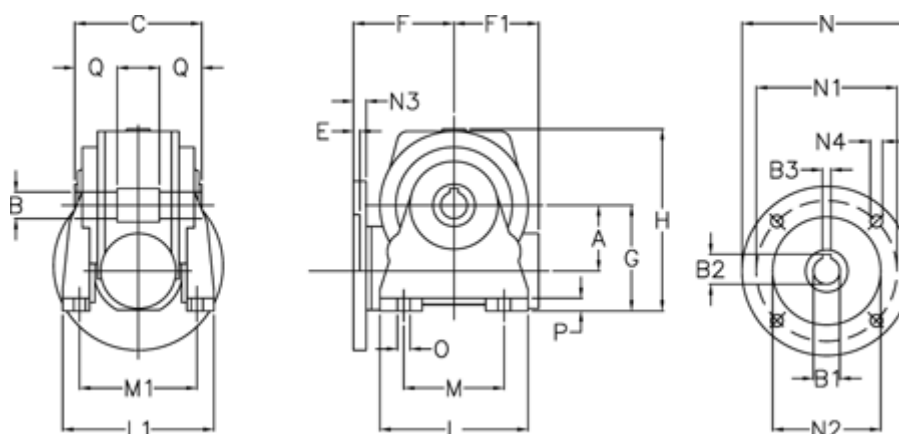

Data Sheet

Article number: 3902250100155

Description: Worm gear
VF 250-N-100-160B5, without lubrication

Measures

A = 250	F1 = 318	N1 = 300
B = 110 G7	G = 380	N2 = 250
B1 E7 = 42	H = 645	N3 = 22
B2 = 45.3	L = 520	N4 = 18
B3 H9 = 12	L1 = 380	O = 33
C = 320	M = 400	P = 30
E = 7	M1 = 310	Q = 85
F = 506	N = 350	